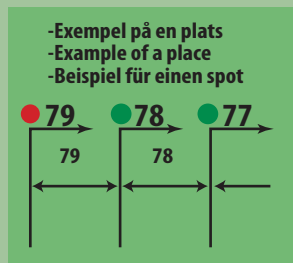

# Vänern

- = 10 ampere, Electricity, Strom
- = 6 ampere, Electricity, Strom
- = Ej EI, No Electricity, Ohne strom

R1-R23 = Reservplatser

- R23
- R22
- R21
- R20
- R19

- 128 127 126
- 125 124
- 10 9 8
- 18 129 130 R16 R17